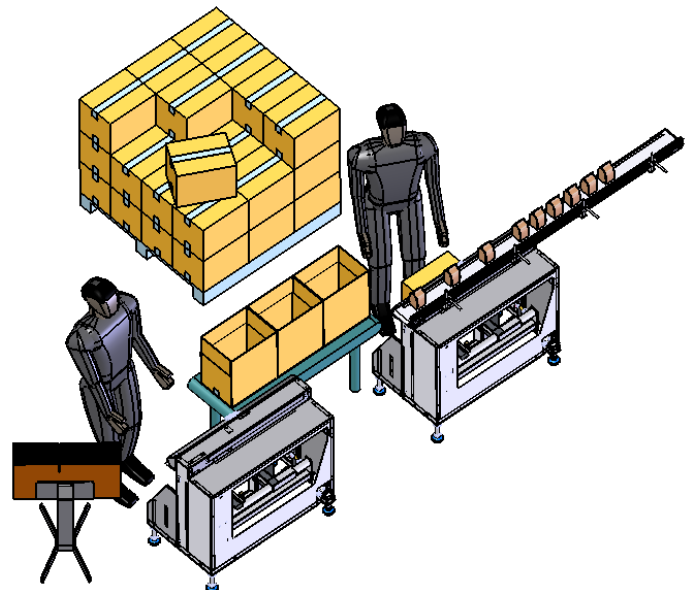

Basic PackPod layout
product infeed on top

Basic PackPod layout
product infeed on side

2 operator layout w/ conveyor

2 operator layout w/ turntable

2 operator layout
product infeed on top

2 operator layout 8 to 12 cpm.
1 operator forming & sealing bottoms
second operator packing & palletizing.